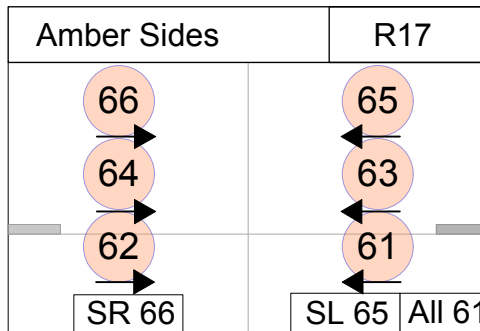

Magic Sheet

OFC Creations at RAPA's east end theater
Designer J. Dominik