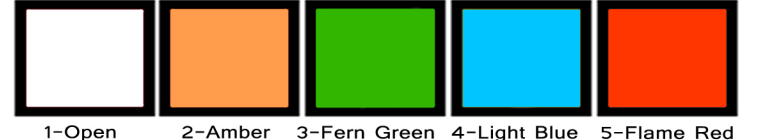

Color wheel 1

1-Open 2-Amber 3-Fern Green 4-Light Blue 5-Flame Red

6-Primary Grn 7-Blue 8-Orange 9-Turquoise 10-Purple

Color wheel 2

1-Open 2-5500->3400 3-3500->5600 4-Drk Ornge 5-Primary Red

6-UV Pass 7-Drk Blue 8-Drk Lav 9-Pink 10-Light Green