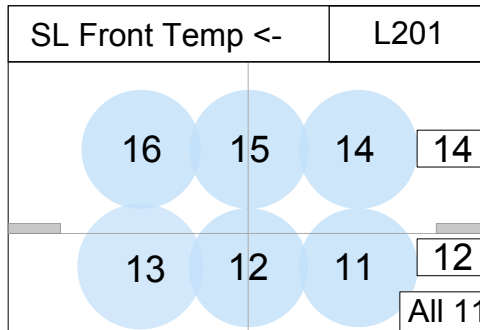

Magic Sheet

OFC Creations at RAPA's east end theater
Designer J. Dominik