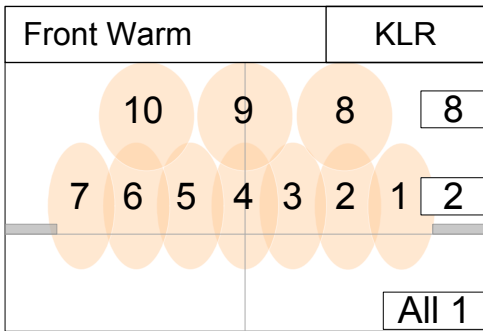

Magic Sheet

OFC Creations at RAPA's east end theater
Designer J. Dominik