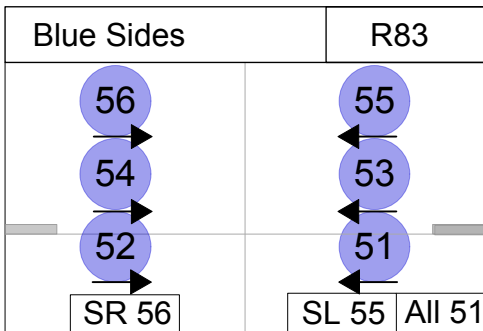

Magic Sheet

OFC Creations at RAPA's east end theater
Designer J. Dominik