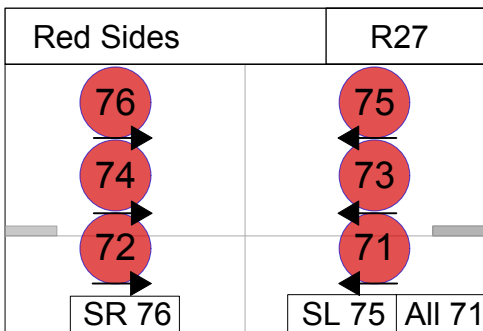

Magic Sheet

OFC Creations at RAPA's east end theater
Designer J. Dominik