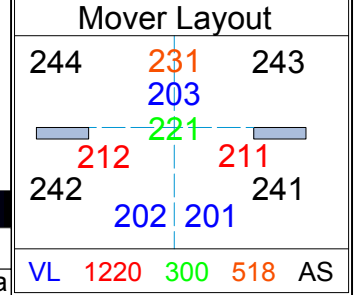

BX SCROLLERS	
COLOR RAM II	
1-KLR	
2-R17	
3-R09	
4-R05	
5-R22	
6-R10	
7-R44	
8-R26	
9-R339	
10-R49	
11-R65	
12-R68	
13-R80	
14-R382	
15-R93	
16-R91	

DS SCROLLERS	
FORERUNNER	
1-KLR	
2-R05	
3-R360	
4-R33	
5-R51	
6-R68	
7-L161	
8-R18	
9-R95	
10-R342	
11-R08	
12-R53	
13-R22	
14-L106	
15-R80	
16-R49	