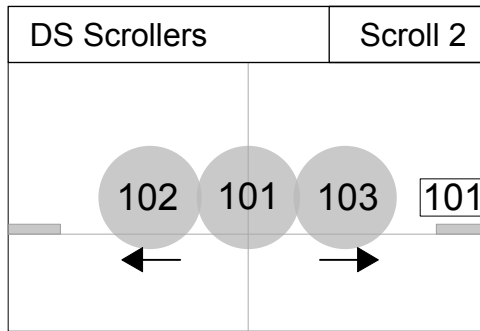

Magic Sheet

OFC Creations at RAPA's east end theater
Designer J. Dominik