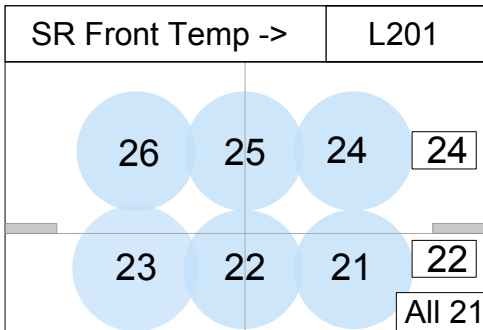

Magic Sheet

OFC Creations at RAPA's east end theater
Designer J. Dominik