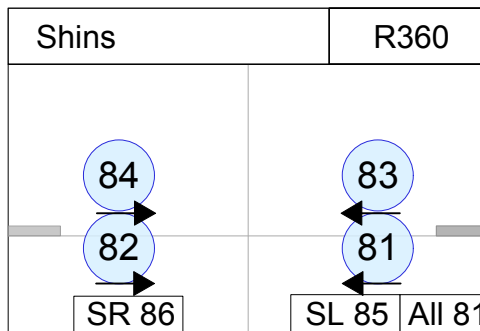

Magic Sheet

OFC Creations at RAPA's east end theater
Designer J. Dominik