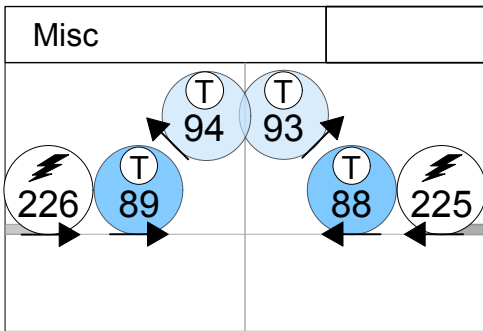

Magic Sheet

OFC Creations at RAPA's east end theater
Designer J. Dominik