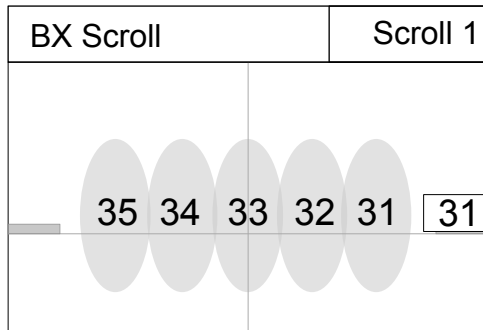

Magic Sheet

OFC Creations at RAPA's east end theater
Designer J. Dominik