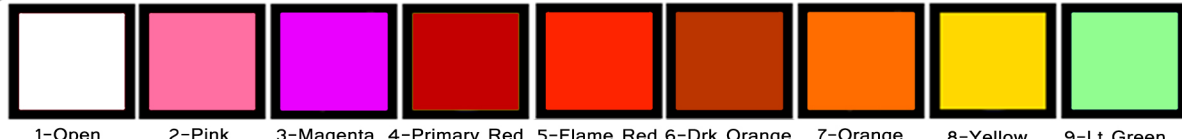

Roboscan 518 231

Color wheel

1-Open 2-Pink 3-Magenta 4-Primary Red 5-Flame Red 6-Drk Orange 7-Orange 8-Yellow 9-Lt Green