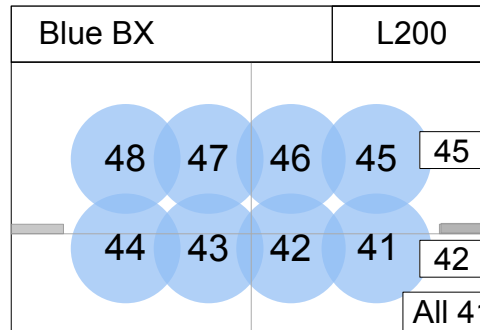

Magic Sheet

OFC Creations at RAPA's east end theater
Designer J. Dominik